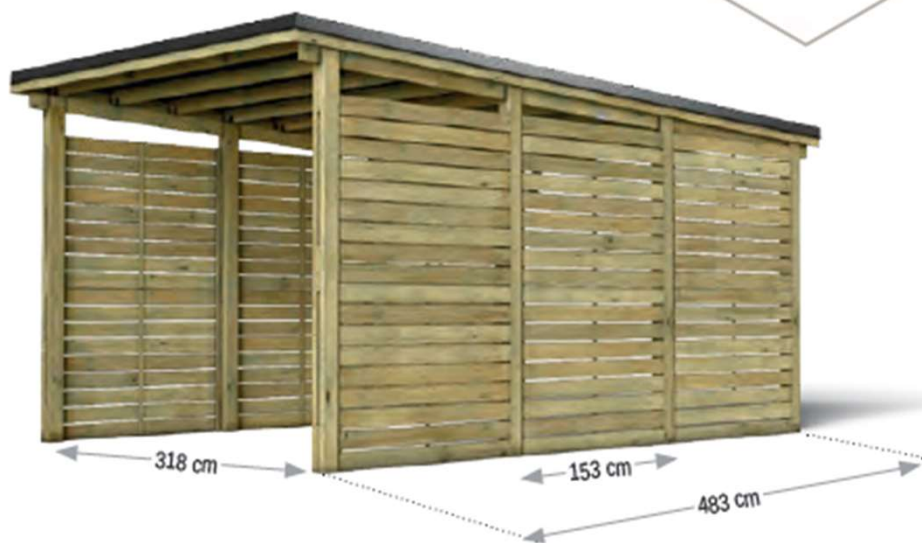

forest-style

ENJOY YOUR GARDEN

Ref. **3828**

351 x 558 x H 282 cm

351 x 558 cm

Int. / In : H 240 / 268 cm

x1

L 355 x l 120 x H 58 cm - 365 kg

CL4

Pin du Nord
Northern Pine

12
x12
cm

x1

19,6 m²

Not included :